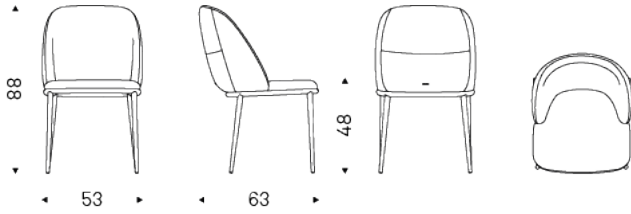

MARIEL ML

Design: Paolo Cattelan

Product description

Chair with frame in titanium (GFM11), bronze (GFM18), graphite (GFM69), pearl (GFM70) or black (GFM73) embossed lacquered steel. Cover in fabric, micro nubuck, soft leather or synthetic leather as per sample card. The cover is not removable.

MARIEL ML

Design: Paolo Cattelan

Dimension

MARIEL ML

Design: Paolo Cattelan

Finishes: frame

metal

GFM11 titanium embossed